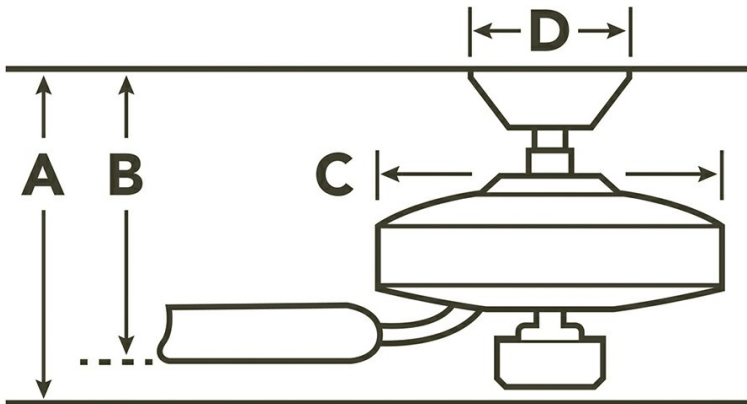

Dimensions

Downrod	A	B	C	D
1.00 OD X 8.00	15.50	13.50	10.25	6.78

Available Finishes

Finish	Fixture	Glass	Blade 1	Blade 2

Specifications

Number of Blades	7
Blades Included	Yes
Blade Pitch	12 Degrees
Blade Sweep	80"
Blades Reversible	No
Blade Material	ABS
Optional Blades Available	No
Downrod 1	1.00 OD X 8.00

6 Speed Dc Cooltouch - In project applications using multiple ceiling fans, alternative remote controls may be required. Please contact Kichler Advanced Product Solutions at 844-542-4537 to confirm your project requirements.

Primary Control System	
Remote Included	No
Wall Control Included	No
Low Ceiling Adaptable	No
Lead Wire Length	78.00"
Motor Size	165L
Motor Type	DC

Downlight

Watts	32/10/4
Optional Light Kit Available	No

Safety Listings & Certifications