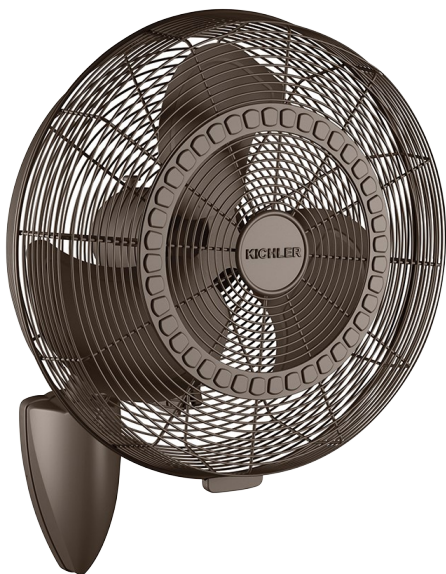

Pola Collection
18 Inch Pola Wall Fan SNB
 339218SNB (Satin Natural Bronze)

Project Name: _____
 Location: _____
 Type: _____
 Qty: _____
 Comments: _____

Product Information

Product ID	339218SNB
Finish	Satin Natural Bronze
Blade Finish	Satin Natural Black
Collection	Pola Collection

Specifications

Number of Blades	3
Blades Included	Yes
Blade Pitch	10 Degrees
Blade Sweep	18"
Blades Reversible	No
Blade Material	Steel
Optional Blades Available	No
Primary Control System	Pull Chain - Please contact Kichler Advanced Product Solutions at 844-542-4537 to confirm your project requirements.
Remote Included	No
Wall Control Included	No
Low Ceiling Adaptable	No
Motor Size	PSC127-625C
Motor Type	AC INDUCTION

Available Finishes

Finish	Fixture	Glass	Blade 1	Blade 2
Brushed Nickel	339218NI		NICKEL	
Satin Natural Bronze	339218SNB		SNB	

Downlight

Optional Light Kit Available	No
------------------------------	----